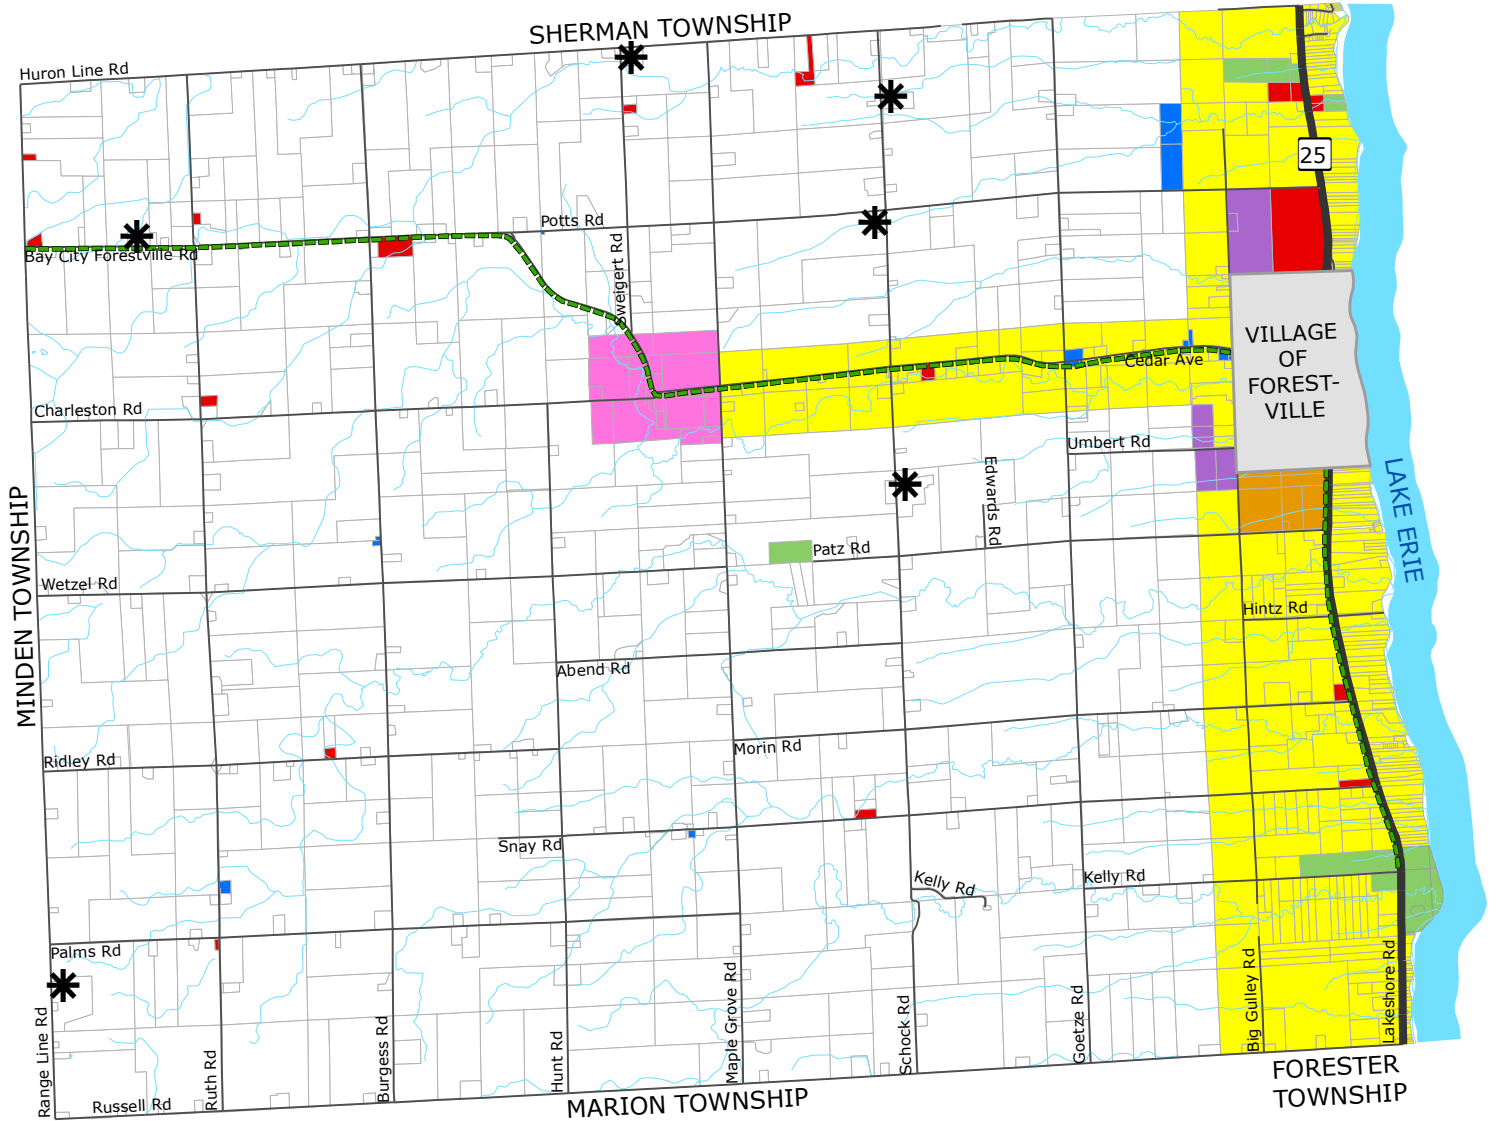

# MAP 4

## Delaware Township, Sanilac County Future Land Use

### Land Use:

- |  |  |
|--|--|
|  Agriculture              |  Township Center    |
|  Low Density Residential  |  Industrial         |
|  Multi-Family Residential |  Public/Semi-Public |
|  Commercial               |  Recreation         |

### Base Layers:

- |  |
|--|
|  Major Road               |
|  Minor Road               |
|  Bike Trail               |
|  Animal Feeding Operation |

Source: Wade Trim, 2023  
Parcel Source: Sanilac County, 2022